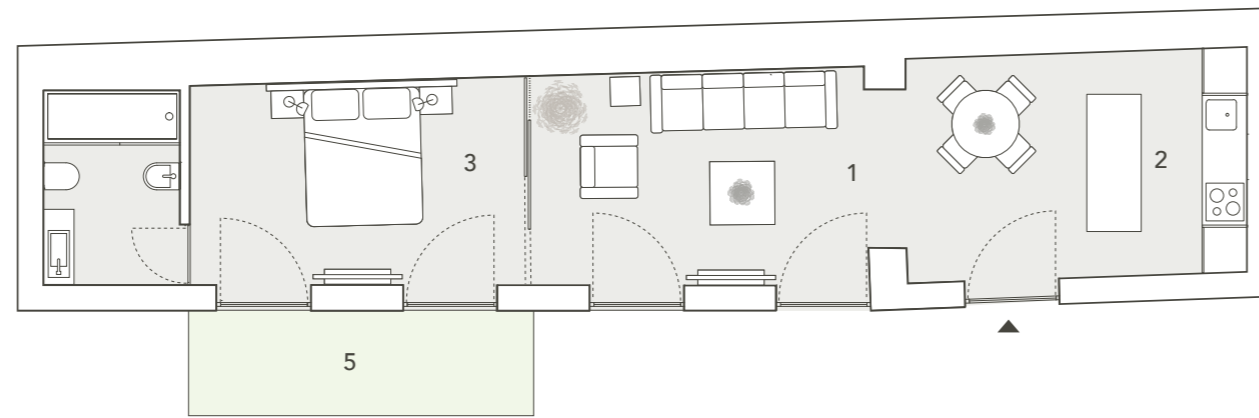

**T1** PISO 0 | T1 | 0.3  
 FLOOR 0 | 1B | 0.3  
 ÉTAGE 0 | 1 Pièce | 0.3

ALÇADO RIO TEJO  
 REAR FACADE  
 FAÇADE ARREËRE

ALÇADO PRINCIPAL  
 FRONT FACADE  
 FAÇADE PRINCIPALE

Piso 0 | Floor 0 | Étage 0

1 Lugar de Estacionamento | Piso -2  
 1 Parking Space | Floor -2  
 1 Place de Parking | Étage -2

ENTRADA | ENTRANCE | ENTREE

ABI | Gross Area | SBP | **60.9 m<sup>2</sup>**  
 Terraço | Terrace | Terrasse | **7 m<sup>2</sup>**

- 1 | Sala | Living Room | Salón | 25.5 m<sup>2</sup>
- 2 | Kitchenette | Kitchenette | Kitchenette | 1.8 m<sup>2</sup>
- 3 | Quarto 1 | Bedroom 1 | Chambre 1 | 11.9 m<sup>2</sup>
- 4 | I.S. 1 | Bathroom 1 | Salle de Bain 1 | 4.6 m<sup>2</sup>
- 5 | Terraço | Terrace | Terrasse | 7 m<sup>2</sup>