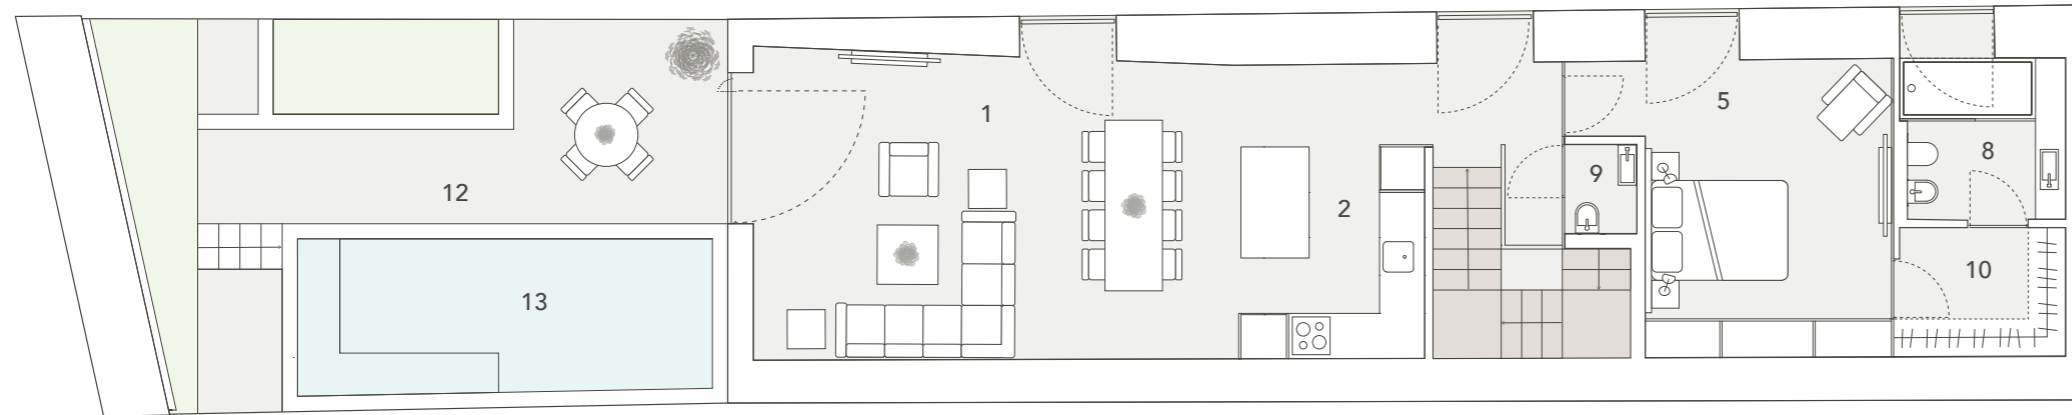

T3

Duplex

PISO 0/1 | T3 | 0.4
FLOOR 0/1 | 3B | 0.4
ÉTAGE 0/1 | 3 Pièces | 0.4

ALÇADO RIO TEJO
REAR FACADE
FAÇADE ARREÈRE

ALÇADO PRINCIPAL
FRONT FACADE
FAÇADE PRINCIPALE

Piso 0/1 | Floor 0/1 | Étage 0/1

2 Lugares de Estacionamento | Piso -2
2 Parking Spaces | Floor -2
2 Places de Parking | Étage -2

PISO 1 | FLOOR 1 | ÉTAGE 1

ENTRADA | ENTRANCE | ENTREÉ

PISO 0 | FLOOR 0 | ÉTAGE 0

ABI | Gross Area | SBP | 147.3 m²
Terraço | Terrace | Terrasse | 40.9 m²

- 1 | Sala | Living Room | Salón | 35.5 m²
- 2 | Kitchenette | Kitchenette | Kitchenette | 6.9 m²
- 3 | Quarto 1 | Bedroom 1 | Chambre 1 | 14.2 m²
- 4 | Quarto 2 | Bedroom 2 | Chambre 2 | 13.3 m²
- 5 | Quarto 3 | Bedroom 3 | Chambre 3 | 15.1 m²
- 6 | I.S. 1 | Bathroom 1 | Salle de Bain 1 | 2.7 m²
- 7 | I.S. 2 | Bathroom 2 | Salle de Bain 2 | 4.2 m²
- 8 | I.S. 3 | Bathroom 3 | Salle de Bain 3 | 5.1 m²
- 9 | I.S. 4 | Bathroom 4 | Salle de Bain 4 | 1.1 m²
- 10 | Closet | Closet | Closet | 3.7 m²
- 11 | Circulação | Corridor | Couloir | 5.2 m²
- 12 | Terraço | Terrace | Terrasse | 40.9 m²
- 13 | Piscina | Pool | Piscine |