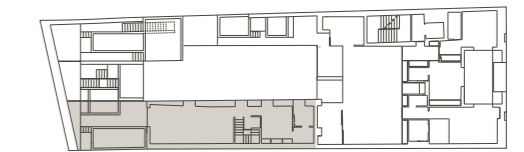

T3

Duplex

PISO 0/1 | T3 | 0.4
FLOOR 0/1 | 3B | 0.4
ÉTAGE 0/1 | 3 Pièces | 0.4

ALÇADO RIO TEJO
REAR FACADE
FAÇADE ARREÈRE

ALÇADO PRINCIPAL
FRONT FACADE
FAÇADE PRINCIPALE

Piso 0/1 | Floor 0/1 | Étage 0/1

2 Lugares de Estacionamento | Piso -2
2 Parking Spaces | Floor -2
2 Places de Parking | Étage -2

PISO 1 | FLOOR 1 | ÉTAGE 1

ENTRADA | ENTRANCE | ENTREÉ

PISO 0 | FLOOR 0 | ÉTAGE 0

ABI | Gross Area | SBP | 147.3 m²
Terraço | Terrace | Terrasse | 40.9 m²

- 1 | Sala | Living Room | Salón | 35.5 m²
- 2 | Kitchenette | Kitchenette | Kitchenette | 6.9 m²
- 3 | Quarto 1 | Bedroom 1 | Chambre 1 | 14.2 m²
- 4 | Quarto 2 | Bedroom 2 | Chambre 2 | 13.3 m²
- 5 | Quarto 3 | Bedroom 3 | Chambre 3 | 15.1 m²
- 6 | I.S. 1 | Bathroom 1 | Salle de Bain 1 | 2.7 m²
- 7 | I.S. 2 | Bathroom 2 | Salle de Bain 2 | 4.2 m²
- 8 | I.S. 3 | Bathroom 3 | Salle de Bain 3 | 5.1 m²
- 9 | I.S. 4 | Bathroom 4 | Salle de Bain 4 | 1.1 m²
- 10 | Closet | Closet | Closet | 3.7 m²
- 11 | Circulação | Corridor | Couloir | 5.2 m²
- 12 | Terraço | Terrace | Terrasse | 40.9 m²
- 13 | Piscina | Pool | Piscine |