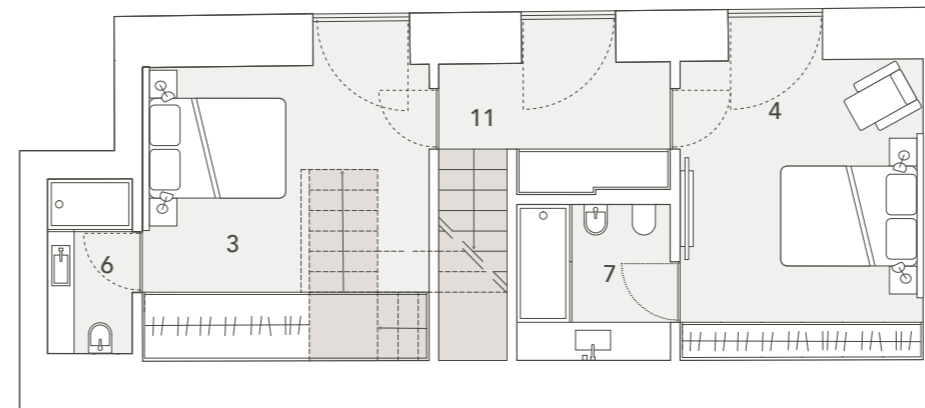

T3

Duplex

PISO 0/1 | T3 | 0.4
FLOOR 0/1 | 3B | 0.4
ÉTAGE 0/1 | 3 Pièces | 0.4

ALÇADO RIO TEJO
REAR FACADE
FAÇADE ARREÈRE

ALÇADO PRINCIPAL
FRONT FACADE
FAÇADE PRINCIPALE

Piso 0/1 | Floor 0/1 | Étage 0/1

2 Lugares de Estacionamento | Piso -2
2 Parking Spaces | Floor -2
2 Places de Parking | Étage -2

PISO 1 | FLOOR 1 | ÉTAGE 1

ENTRADA | ENTRANCE | ENTREÉ

PISO 0 | FLOOR 0 | ÉTAGE 0

ABI | Gross Area | SBP | 147.3 m²
Terraço | Terrace | Terrasse | 40.9 m²

- 1 | Sala | Living Room | Salón | 35.5 m²
- 2 | Kitchenette | Kitchenette | Kitchenette | 6.9 m²
- 3 | Quarto 1 | Bedroom 1 | Chambre 1 | 14.2 m²
- 4 | Quarto 2 | Bedroom 2 | Chambre 2 | 13.3 m²
- 5 | Quarto 3 | Bedroom 3 | Chambre 3 | 15.1 m²
- 6 | I.S. 1 | Bathroom 1 | Salle de Bain 1 | 2.7 m²
- 7 | I.S. 2 | Bathroom 2 | Salle de Bain 2 | 4.2 m²
- 8 | I.S. 3 | Bathroom 3 | Salle de Bain 3 | 5.1 m²
- 9 | I.S. 4 | Bathroom 4 | Salle de Bain 4 | 1.1 m²
- 10 | Closet | Closet | Closet | 3.7 m²
- 11 | Circulação | Corridor | Couloir | 5.2 m²
- 12 | Terraço | Terrace | Terrasse | 40.9 m²
- 13 | Piscina | Pool | Piscine |